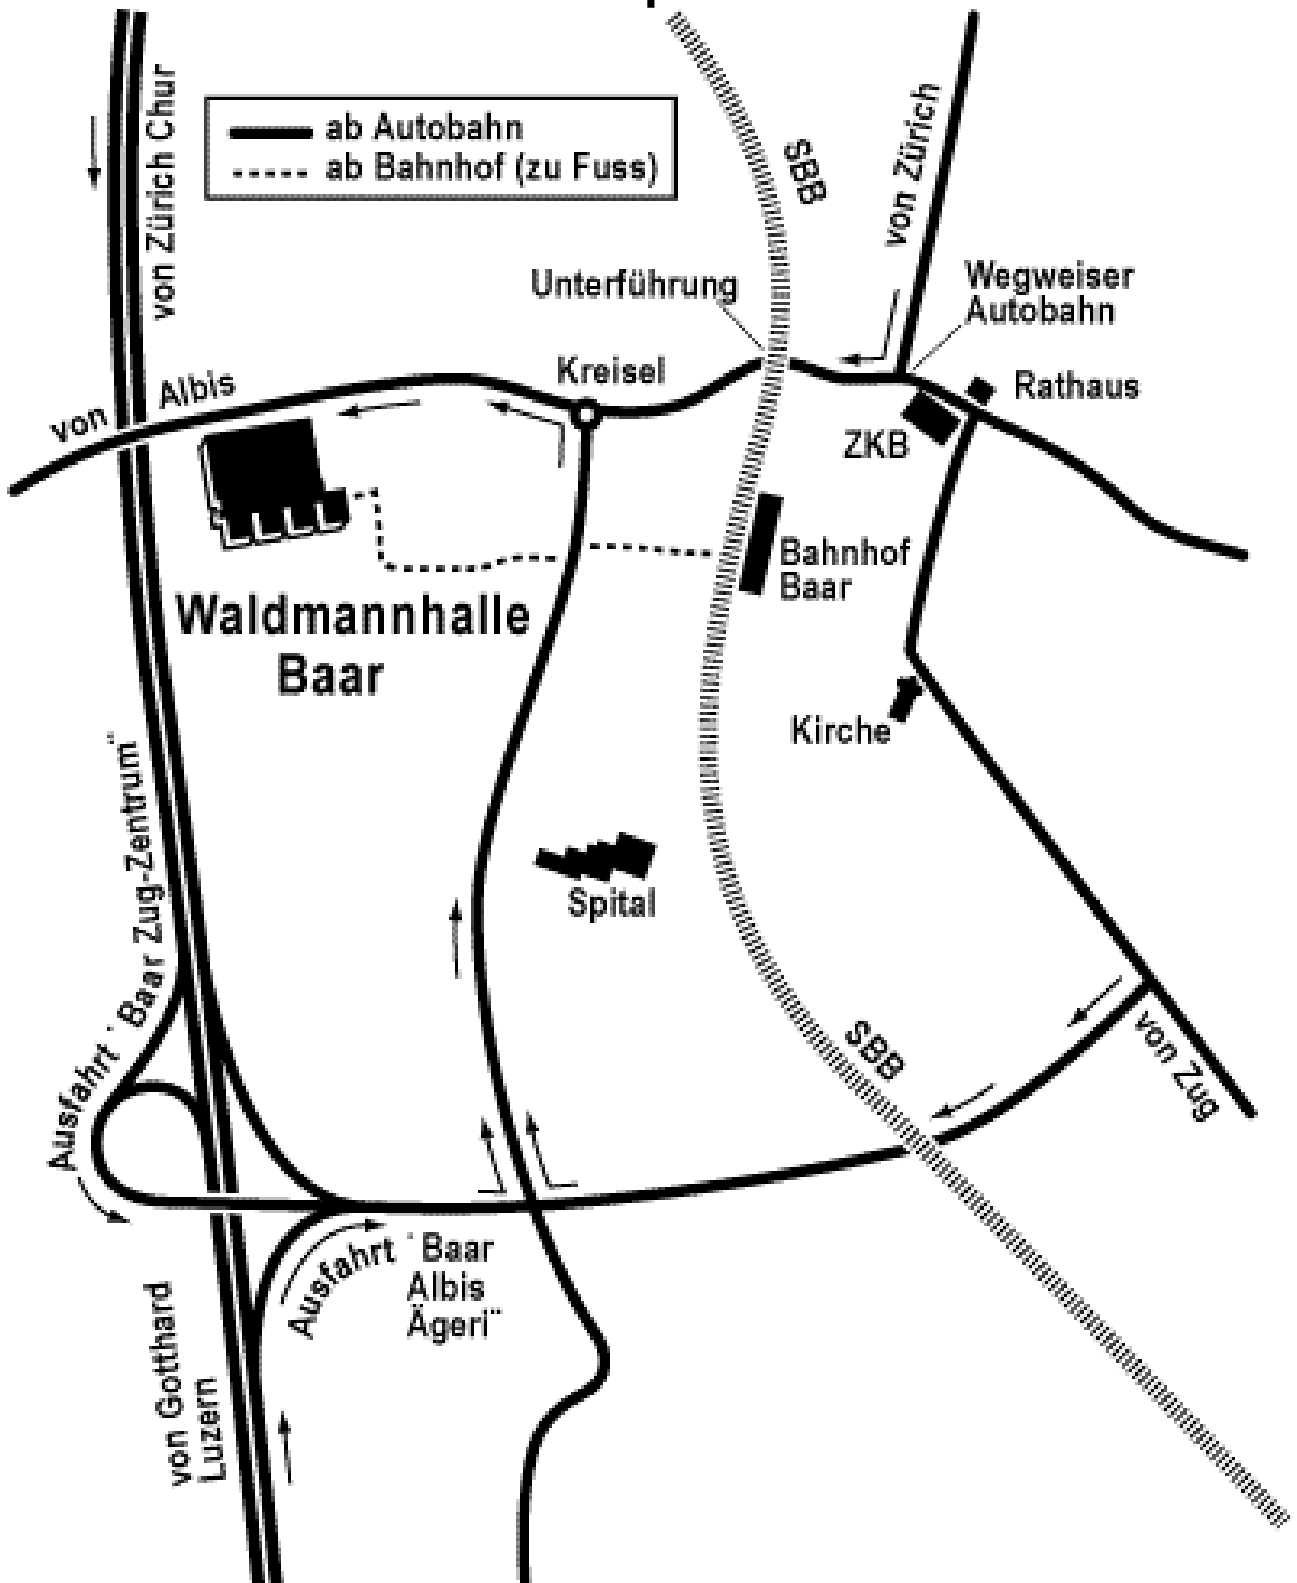

Ortsplan

Bitte benutzt ausschliesslich die
Parkplätze in der **Tiefgarage**